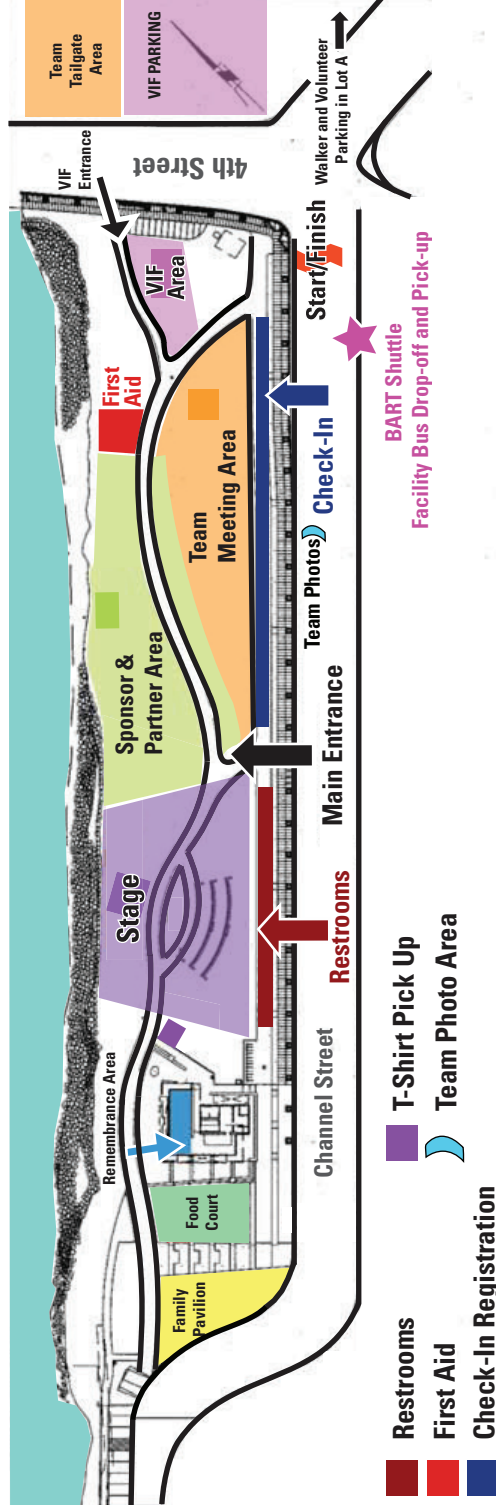

### Remembrance Area

Memory Wall,  
Memories in the Making Artwork

### Very Important Fundraiser (VIF) Area

VIF Check-In (\$1000+ fundraisers),  
VIF Tent Amenities

### Team Meeting Area

Top 20 Team Tables,  
Team Meeting Tent, Team Signs

### Sponsor/Partner Area

Corporate Sponsors,  
Non-Profit Partners, Research Row

▷ White arrow indicates the direction of each area when entering from main entrance.

-  Restrooms
-  First Aid
-  Check-In Registration